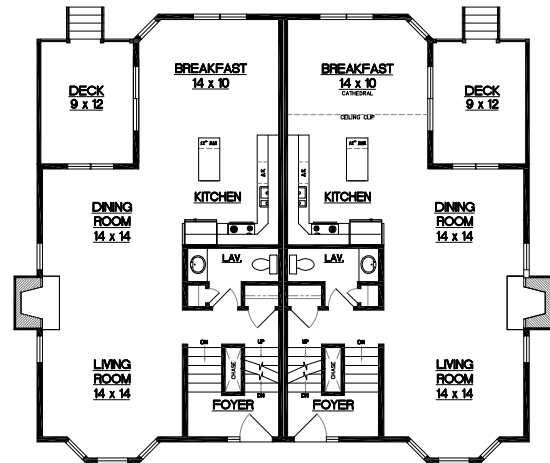

SINGLE FAMILY ATTACHED FEATURING

- « 3 Bedrooms - 1,627 sf
- « 2 Bedrooms - 1,360 sf
- « Future Bonus Room in Basement
- « 1 1/2 to 2 1/2 Baths
- « Fireplace, Two Story Bay, Garage
- « FHA Heat & AC, City Water and Sewer
- « No Condo Fees

Lower Level

First Floor

THREE BEDROOM - ONE BATH

THREE BEDROOM - TWO BATH

TWO BEDROOM - ONE BATH

TWO BEDROOM - TWO BATH

Second Floor **Options**