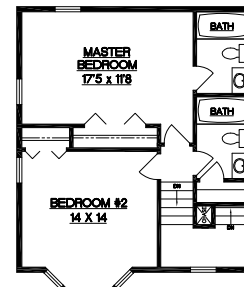

SINGLE FAMILY ATTACHED FEATURING

- « 3 Bedrooms - 1,627 sf
- « 2 Bedrooms - 1,360 sf
- « Future Bonus Room in Basement
- « 1 1/2 to 2 1/2 Baths
- « Fireplace, Two Story Bay, Garage
- « FHA Heat & AC, City Water and Sewer
- « No Condo Fees

Lower Level

First Floor

THREE BEDROOM - ONE BATH

THREE BEDROOM - TWO BATH

TWO BEDROOM - ONE BATH

TWO BEDROOM - TWO BATH

Second Floor **Options**