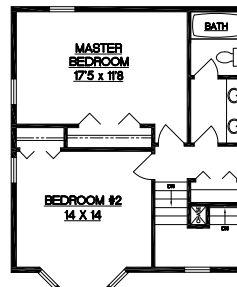

SINGLE FAMILY ATTACHED FEATURING

- « 3 Bedrooms - 1,627 sf
- « 2 Bedrooms - 1,360 sf
- « Future Bonus Room in Basement
- « 1 1/2 to 2 1/2 Baths
- « Fireplace, Two Story Bay, Garage
- « FHA Heat & AC, City Water and Sewer
- « No Condo Fees

Lower Level

First Floor

THREE BEDROOM - ONE BATH

THREE BEDROOM - TWO BATH

TWO BEDROOM - ONE BATH

TWO BEDROOM - TWO BATH

Second Floor **Options**