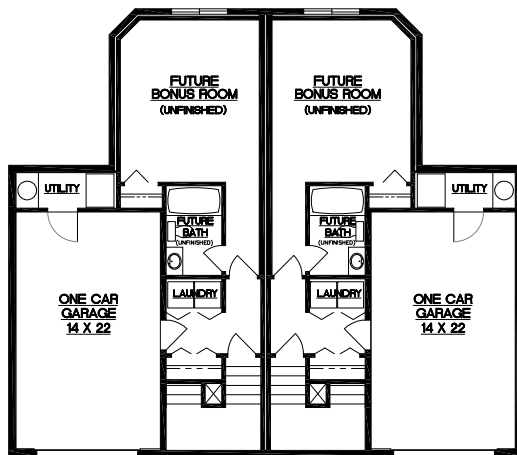

SINGLE FAMILY ATTACHED FEATURING

- « 3 Bedrooms - 1,627 sf
- « 2 Bedrooms - 1,360 sf
- « Future Bonus Room in Basement
- « 1 1/2 to 2 1/2 Baths
- « Fireplace, Two Story Bay, Garage
- « FHA Heat & AC, City Water and Sewer
- « No Condo Fees

Lower Level

First Floor

THREE BEDROOM - ONE BATH

THREE BEDROOM - TWO BATH

TWO BEDROOM - ONE BATH

TWO BEDROOM - TWO BATH

Second Floor **Options**