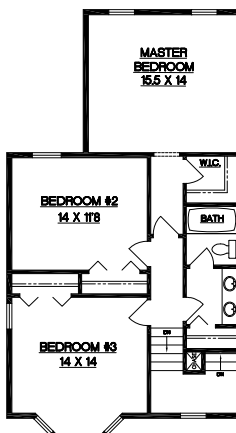

SINGLE FAMILY ATTACHED FEATURING

- « 3 Bedrooms - 1,627 sf
- « 2 Bedrooms - 1,360 sf
- « Future Bonus Room in Basement
- « 1 1/2 to 2 1/2 Baths
- « Fireplace, Two Story Bay, Garage
- « FHA Heat & AC, City Water and Sewer
- « No Condo Fees

Lower Level

First Floor

THREE BEDROOM - ONE BATH

THREE BEDROOM - TWO BATH

TWO BEDROOM - ONE BATH

TWO BEDROOM - TWO BATH

Second Floor **Options**