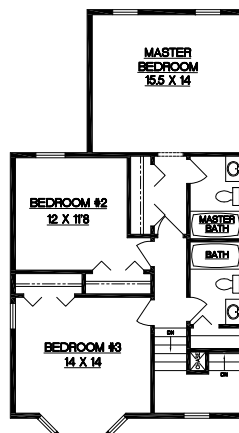

SINGLE FAMILY ATTACHED FEATURING

- « 3 Bedrooms - 1,627 sf
- « 2 Bedrooms - 1,360 sf
- « Future Bonus Room in Basement
- « 1 1/2 to 2 1/2 Baths
- « Fireplace, Two Story Bay, Garage
- « FHA Heat & AC, City Water and Sewer
- « No Condo Fees

Lower Level

First Floor

THREE BEDROOM - ONE BATH

THREE BEDROOM - TWO BATH

TWO BEDROOM - ONE BATH

TWO BEDROOM - TWO BATH

Second Floor **Options**