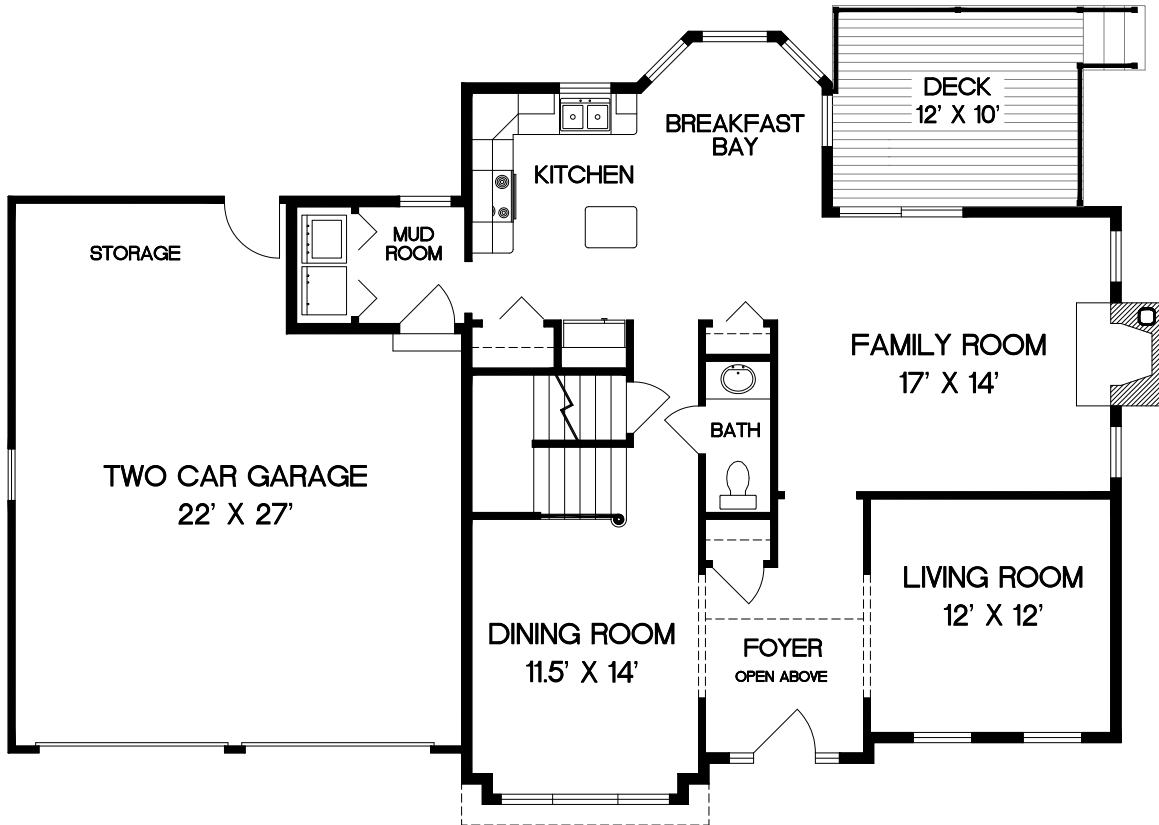

The Radcliffe

FEATURING

- ◆ 2,050/sf of Living Space
- ◆ 3 Bedrooms
- ◆ 2 & 1/2 Baths
- ◆ Two Story Foyer with Bridge
- ◆ Large Bonus Room over Garage (380/sf)
- ◆ Traditional Colonial with a Victorian Flair

First Floor

Second Floor