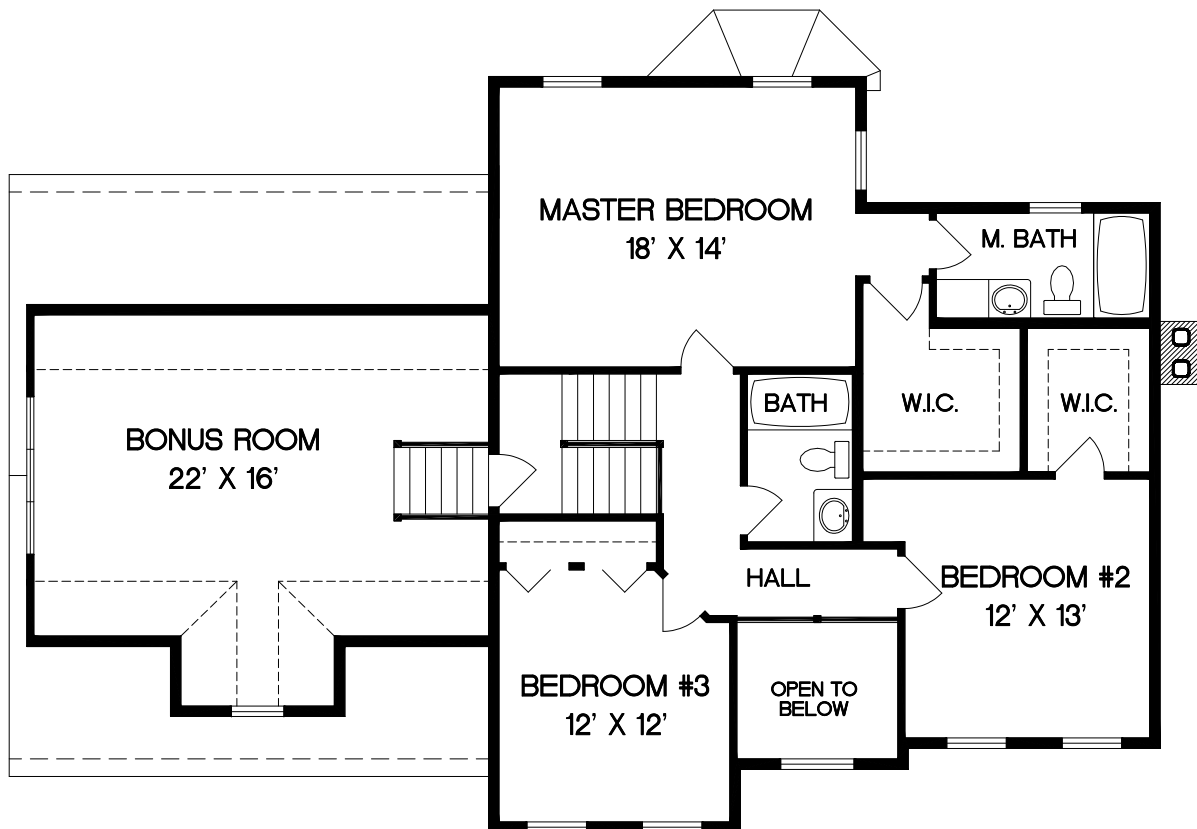

The Radcliffe

FEATURING

- ◆ 2,050/sf of Living Space
- ◆ 3 Bedrooms
- ◆ 2 & 1/2 Baths
- ◆ Two Story Foyer with Bridge
- ◆ Large Bonus Room over Garage (380/sf)
- ◆ Traditional Colonial with a Victorian Flair

First Floor

Second Floor