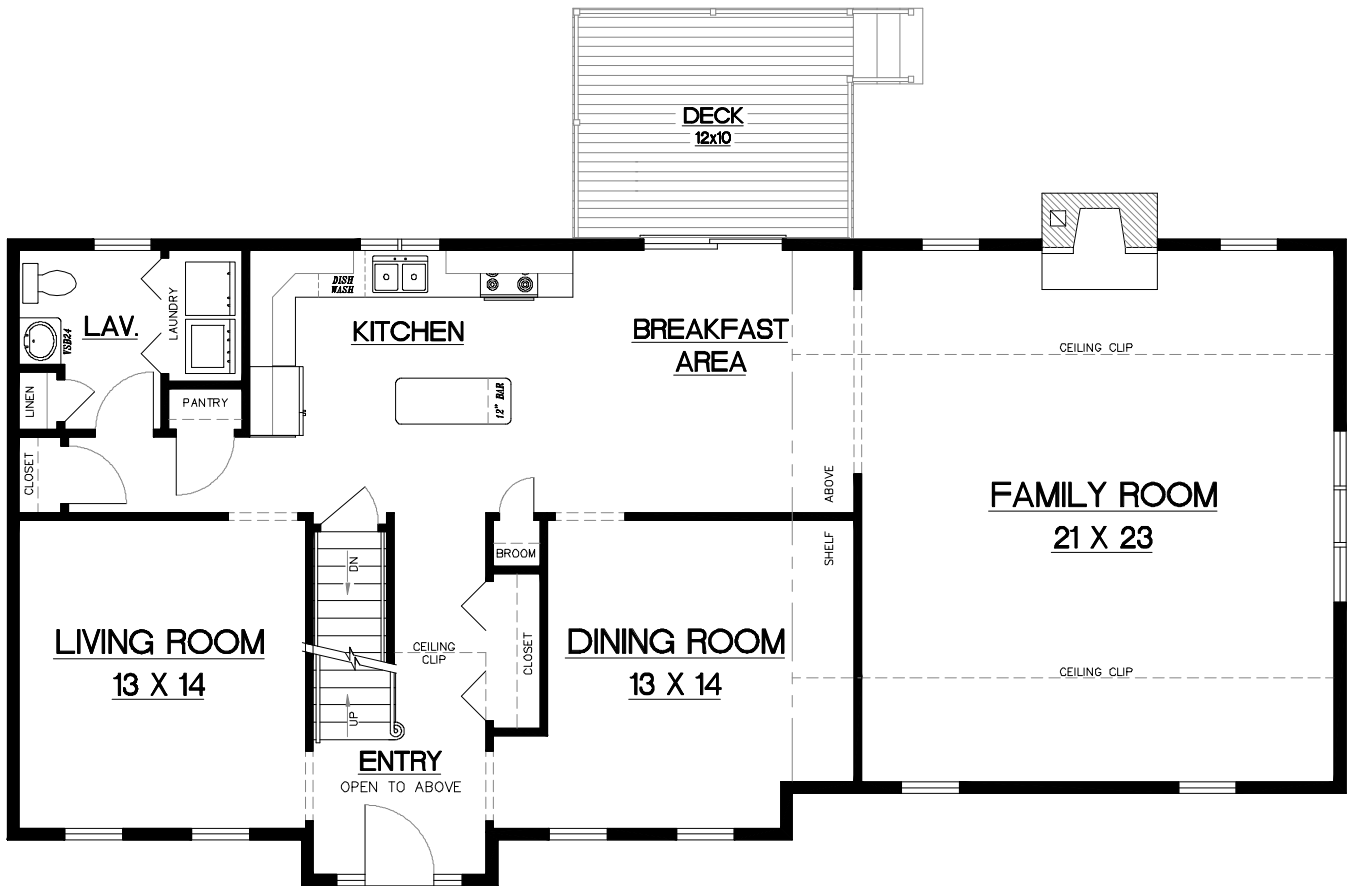

The Harvard

FEATURING

- ◆ 2,378/sf of Living Space
- ◆ 3 Bedrooms
- ◆ 2 & 1/2 Baths
- ◆ Large Family Room with Cathedral Ceiling
- ◆ Two Story Foyer
- ◆ Traditional New England Architecture

First Floor

Second Floor