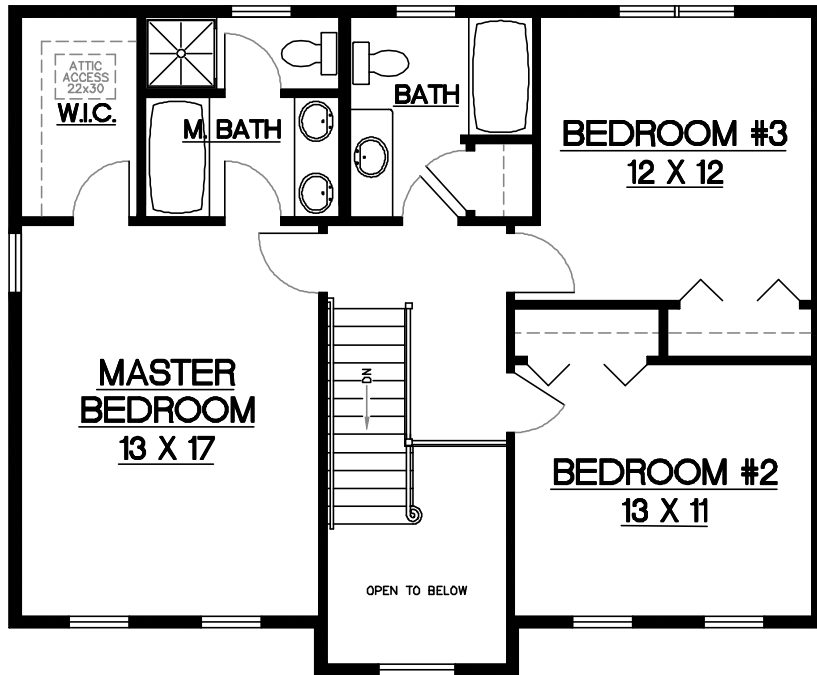

The Harvard

FEATURING

- ◆ 2,378/sf of Living Space
- ◆ 3 Bedrooms
- ◆ 2 & 1/2 Baths
- ◆ Large Family Room with Cathedral Ceiling
- ◆ Two Story Foyer
- ◆ Traditional New England Architecture

First Floor

Second Floor